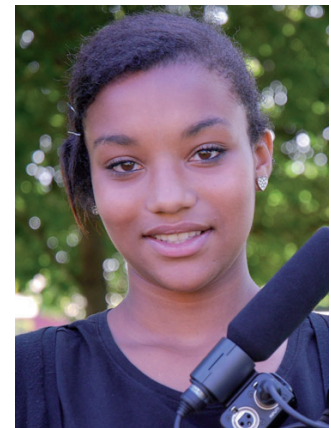

Leeds pupil wins national film award **A pupil from the City of Leeds School in** **Woodhouse has won a national film award for her** **movie, 'One Life One Knife'.**

Friday September 25, 2009

Jessica's winning film, will be shown on The Life Channel - a television network found in schools, GP surgeries and community venues. The movie uses drama, dance and music to put its message across; it only takes one knife to end a life.

Shelia Howarth, Student Progress Leader at the City of Leeds School says the subject is an important one for both parents and students to understand: "As a school we wanted to tackle the problem of knife crime in a format that kids understand, for example we used dance, drama and music to tell the tale of an innocent person getting hurt by knife crime. We also produced an educational resource pack and DVD to go out to every school in Leeds.

"We worked closely with the police and the Derek Fatchett Centre to produce the film. The film has a great impact on everybody who sees it. All pupils involved in the project at City of Leeds School learned new skills, from story boarding to editing to filming.

Jessica on location

"As adults we don't always see the signs of children being in gangs or carrying weapons. But everybody needs advice and education about these crimes."

The films were judged by an expert panel including Celebrity Jungle King, Joe Swash and British Actor Ray Winstone.